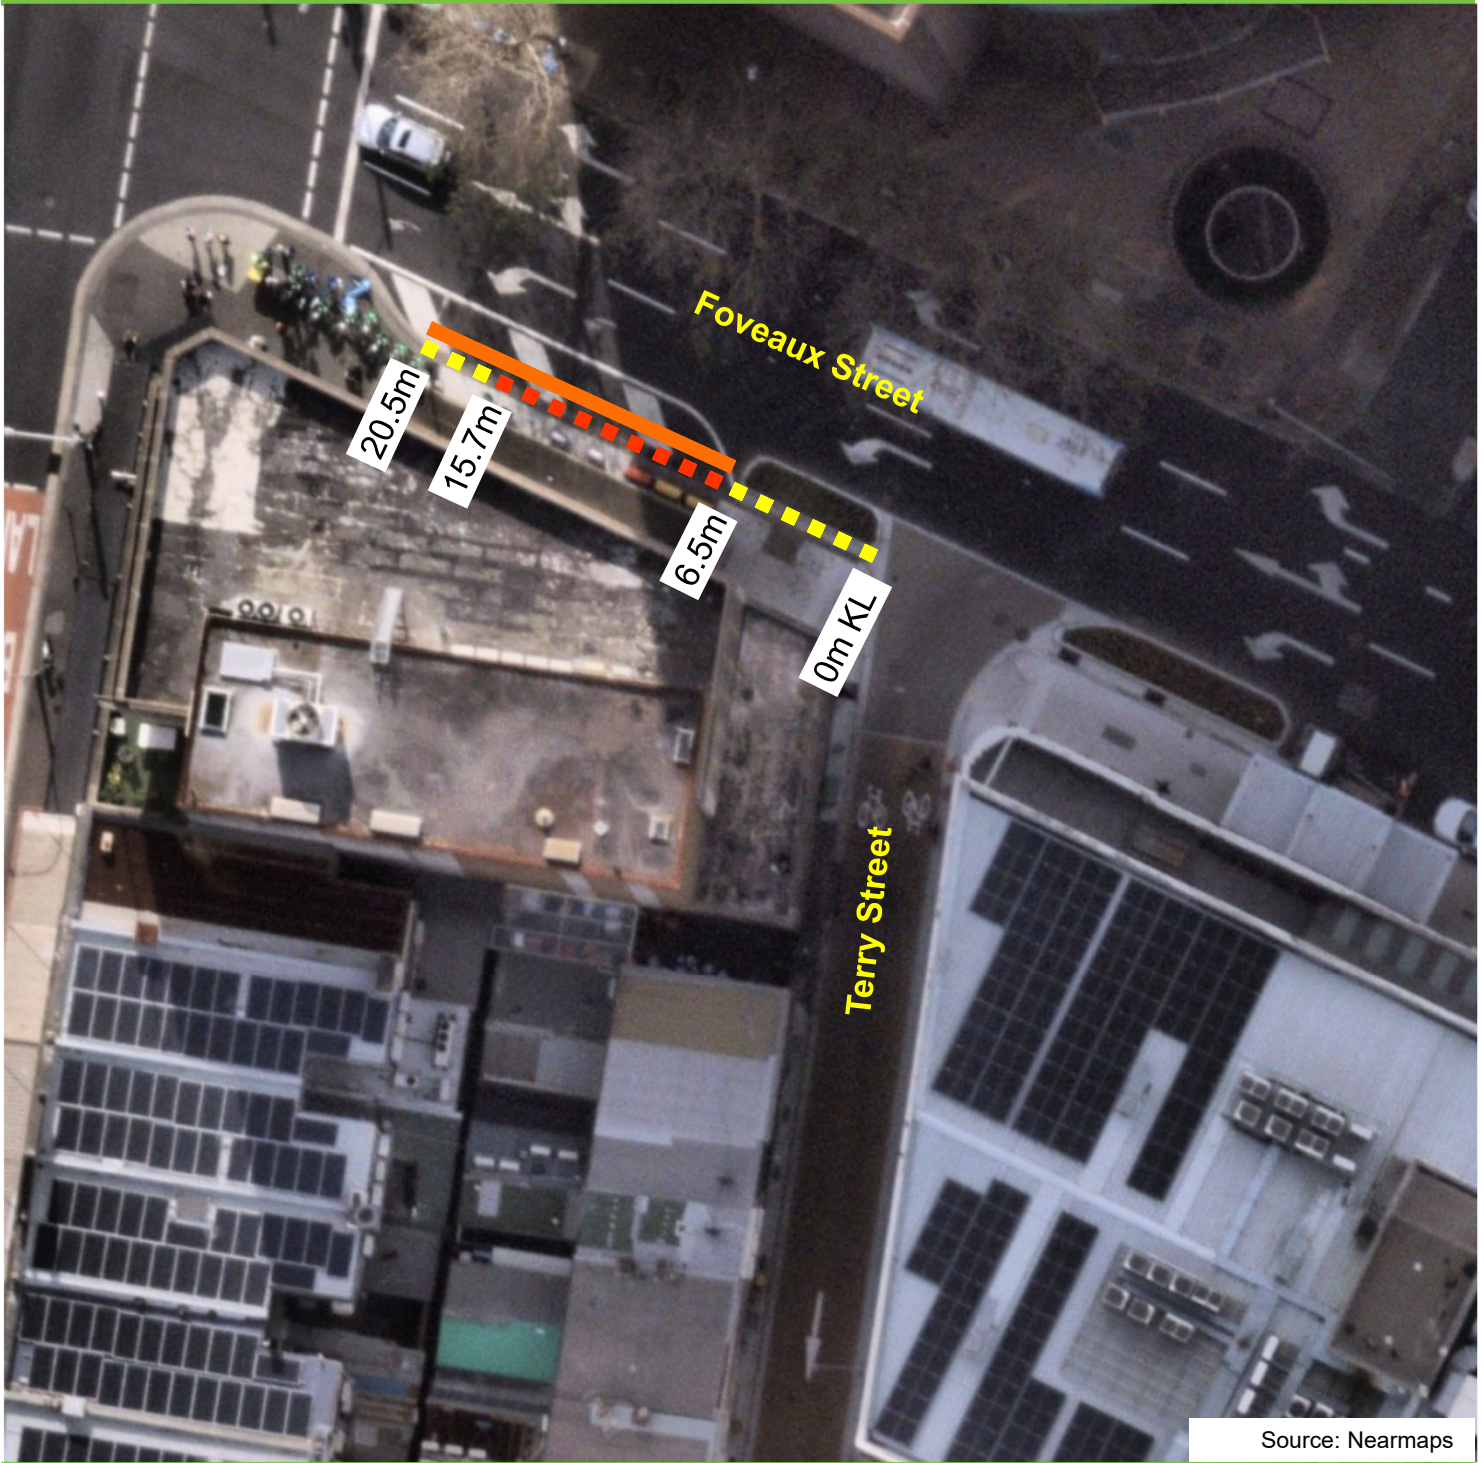

## Foveaux Street, Surry Hills Proposed parking changes

### Existing

- ■ ■ No Stopping 6am-12am, Aust. Post Vehicles Excepted 3 Minute Limit" & "Loading Zone 12am-6am"

### Proposed

- "No Stopping 12pm-6pm Mon-Fri, Aust. Post Vehicles Excepted 3 Minute Limit" & "Loading Zone 8pm-6am"
- "No Stopping All Other Times"